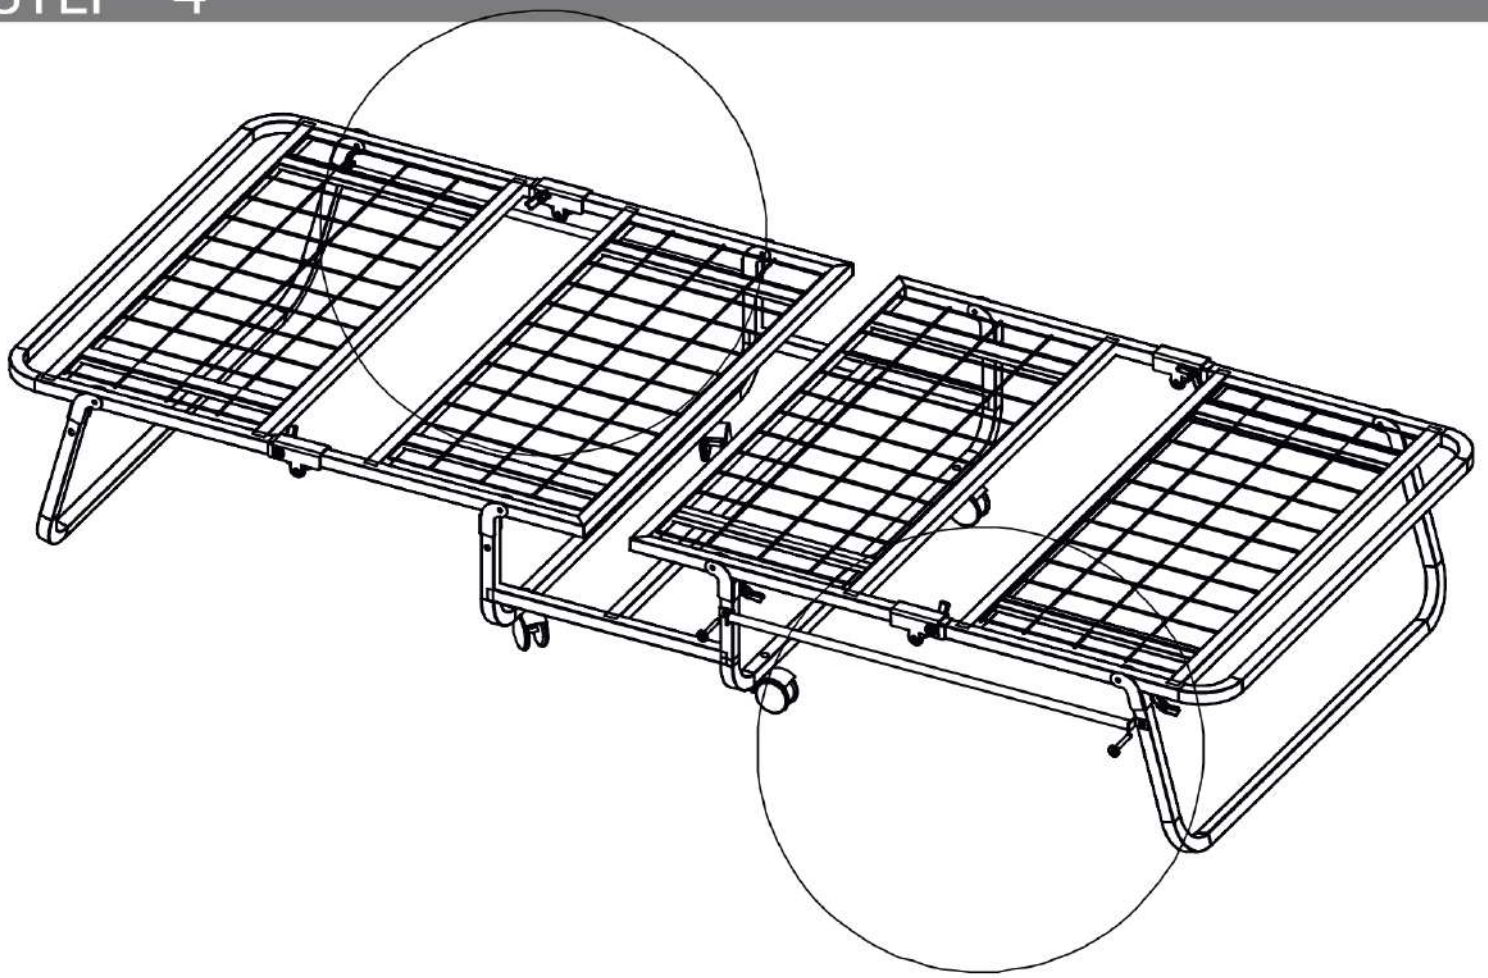

INOVA FOLDING BED "RELAX" SMALL SINGLE 80 x 190 cm

COMPONENTS

M6x35

A x 8

B x 12

C x 2

D x 2

E x 4

Allen
E x 1

STEPS

STEP - 1

STEP - 2

STEP - 3

STEP - 4

STEP - 5

D x 2

B x 4