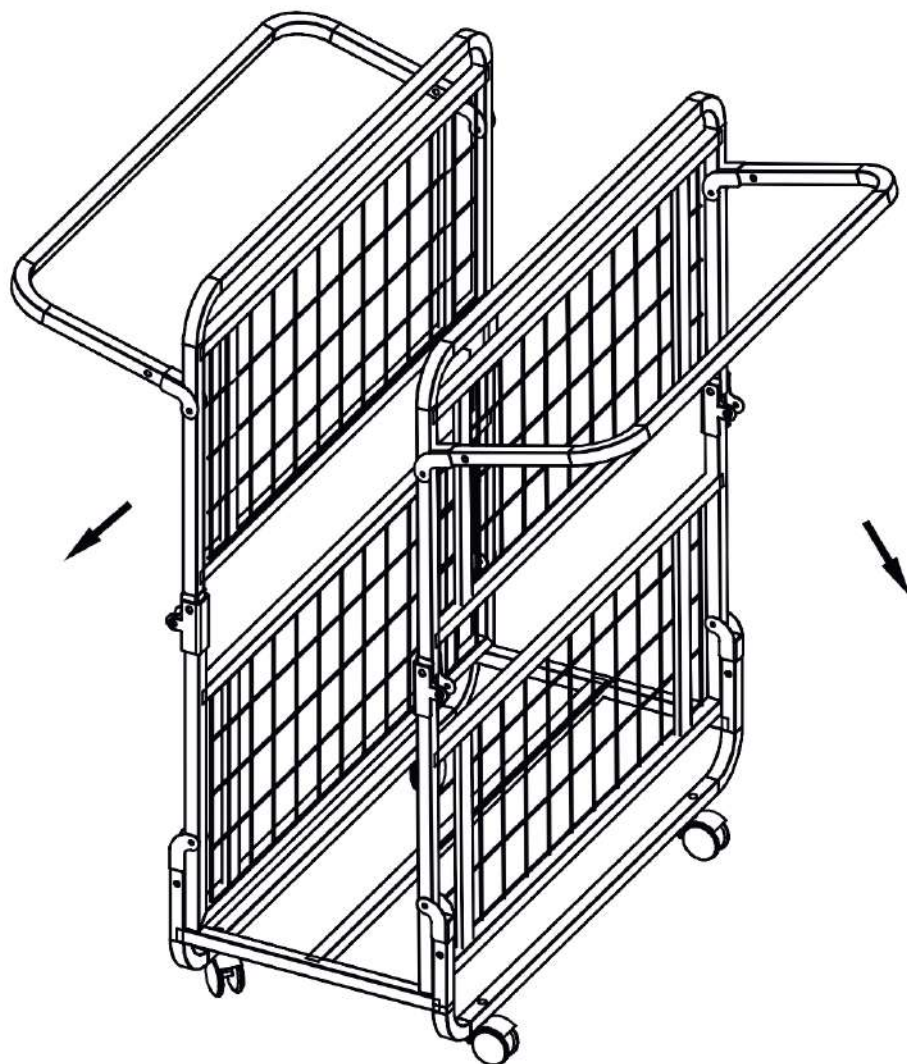

INOVA FOLDING BED "RELAX" SMALL SINGLE 80 x 190 cm

COMPONENTS

M6x35

A x 8

B x 12

C x 2

D x 2

E x 4

Allen
E x 1

STEPS

STEP - 1

STEP - 2

STEP - 3

STEP - 4

STEP - 5

D x 2

B x 4