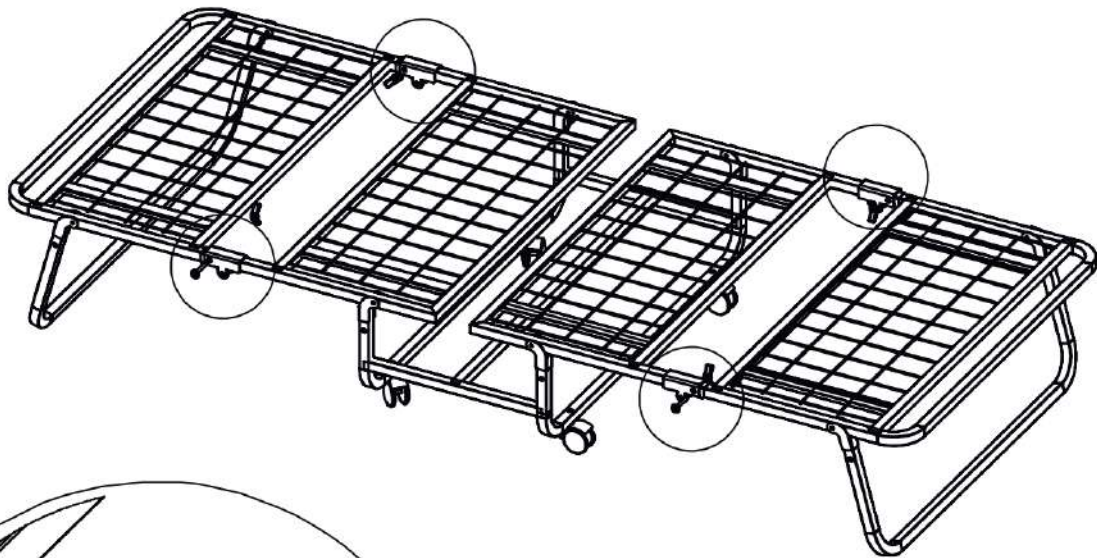

INOVA FOLDING BED "RELAX" SMALL SINGLE 80 x 190 cm

COMPONENTS

M6x35

A x 8

B x 12

C x 2

D x 2

E x 4

Allen
E x 1

STEPS

STEP - 1

STEP - 2

STEP - 3

STEP - 4

STEP - 5

D x 2

B x 4