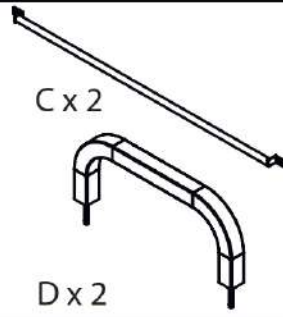

INOVA FOLDING BED "RELAX" SMALL SINGLE 80 x 190 cm

COMPONENTS

M6x35

A x 8

B x 12

C x 2

D x 2

E x 4

Allen
E x 1

STEPS

STEP - 1

STEP - 2

STEP - 3

STEP - 4

STEP - 5

D x 2

B x 4