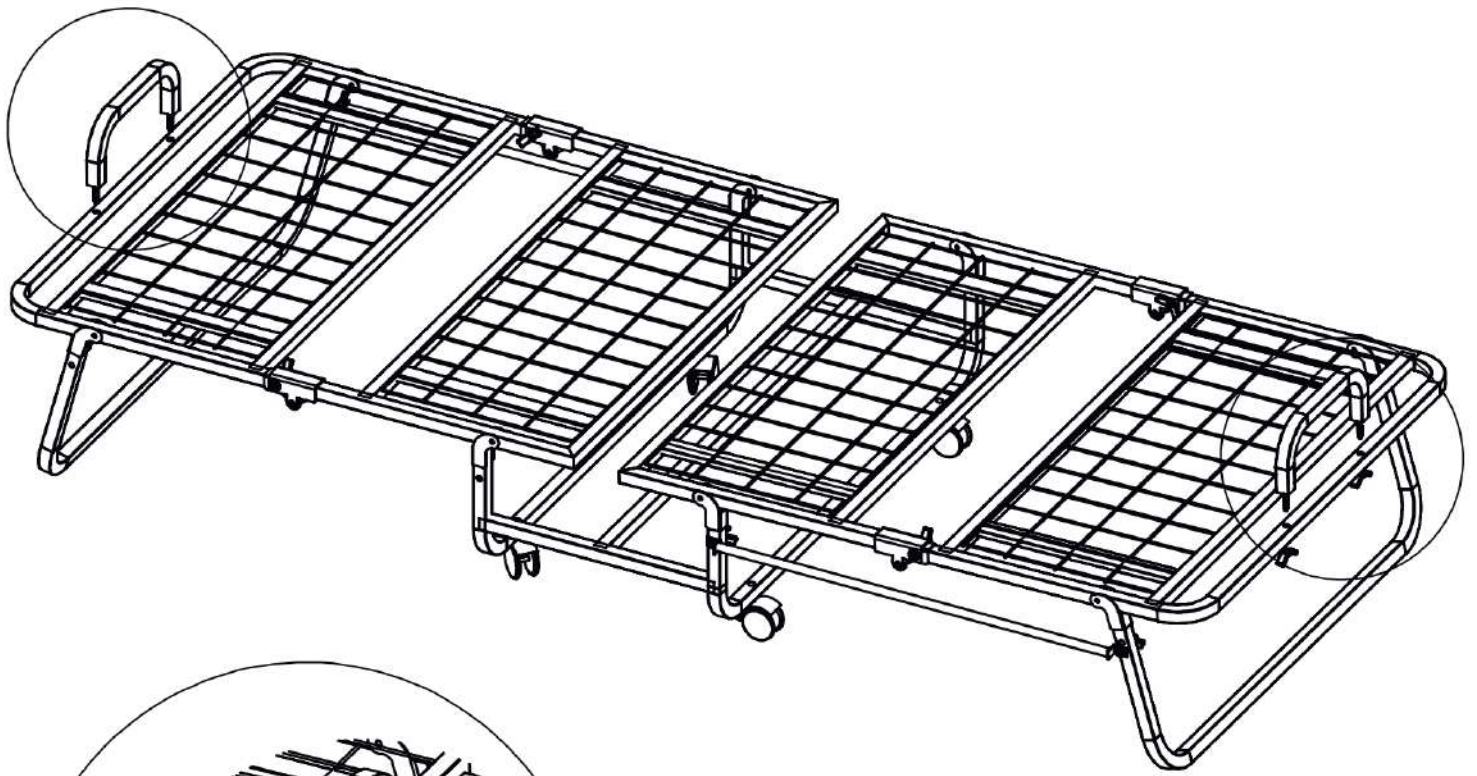

INOVA FOLDING BED "RELAX" SMALL SINGLE 80 x 190 cm

COMPONENTS

M6x35

A x 8

B x 12

C x 2

D x 2

E x 4

Allen
E x 1

STEPS

STEP - 1

STEP - 2

STEP - 3

STEP - 4

STEP - 5

D x 2

B x 4