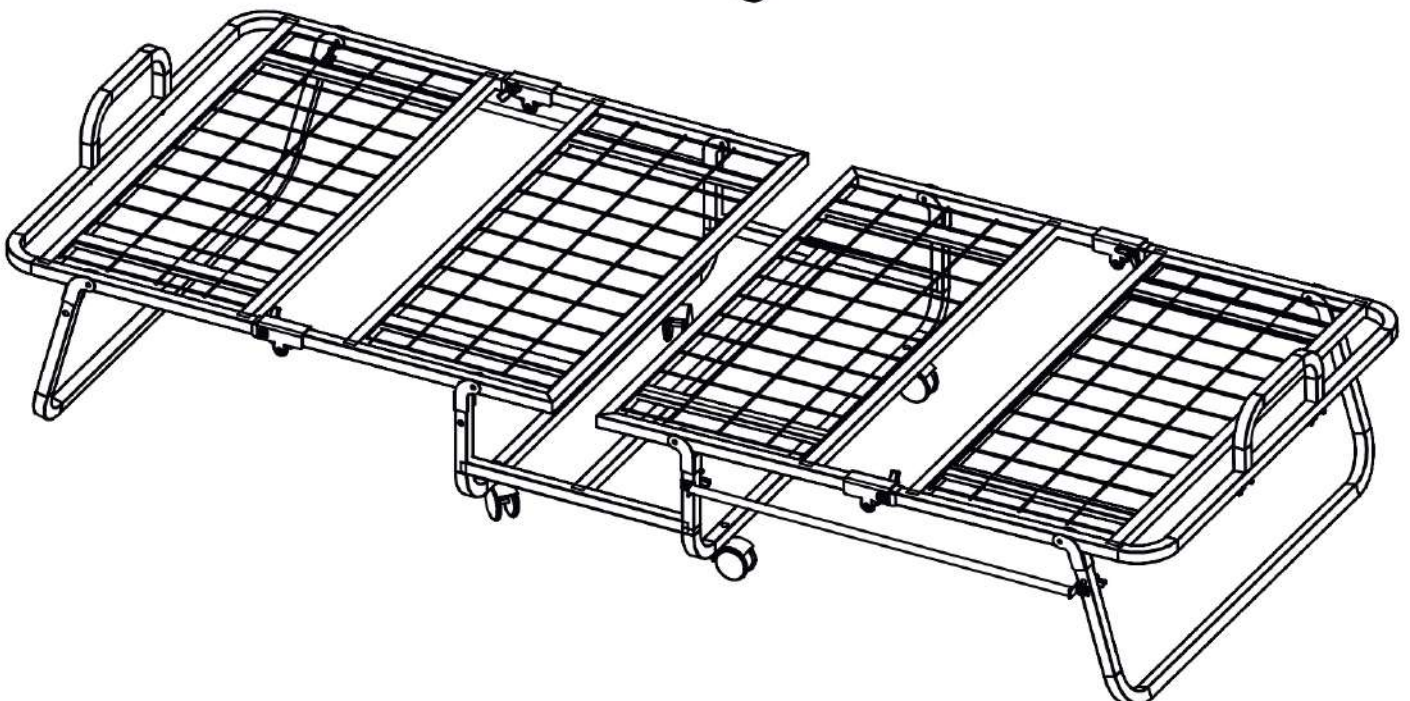

INOVA FOLDING BED "RELAX" SMALL SINGLE 80 x 190 cm

COMPONENTS

M6x35

A x 8

B x 12

C x 2

D x 2

E x 4

Allen
E x 1

STEPS

STEP - 1

STEP - 2

STEP - 3

STEP - 4

STEP - 5

D x 2

B x 4