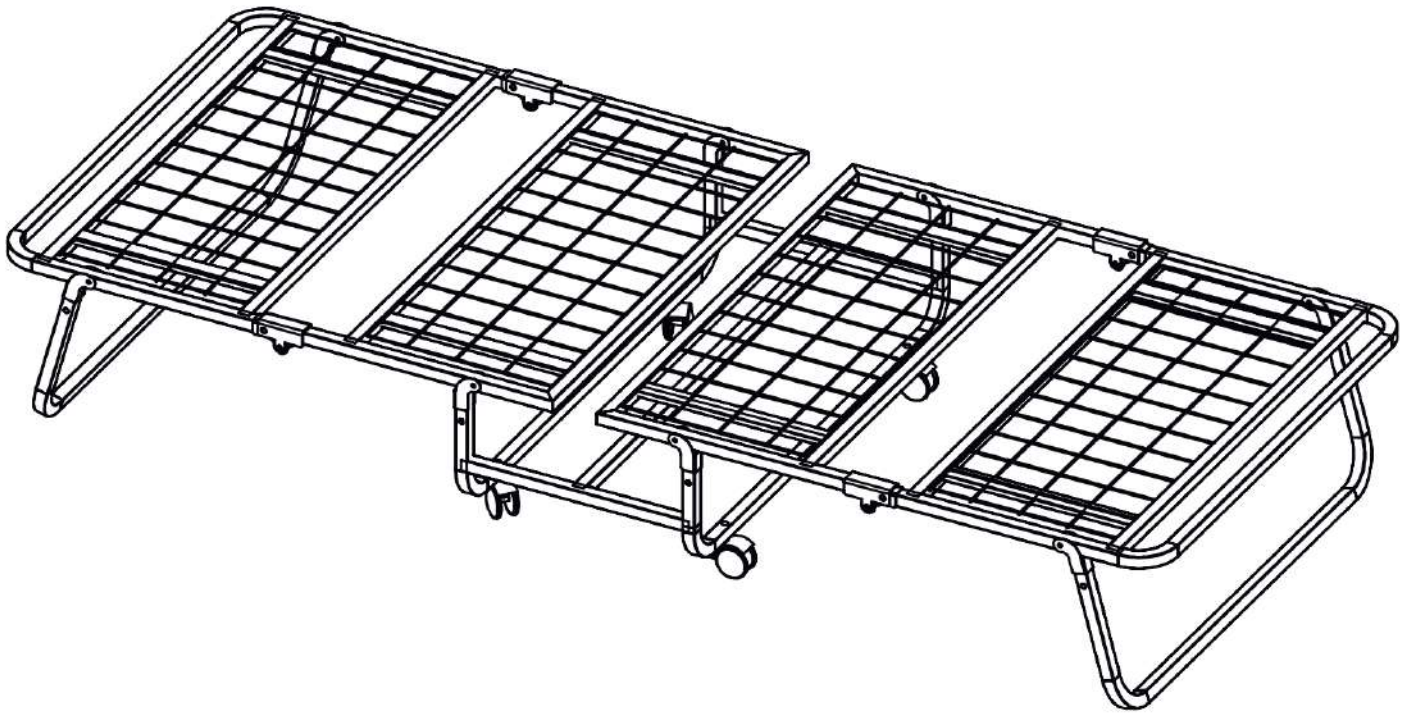

INOVA FOLDING BED "RELAX" SMALL SINGLE 80 x 190 cm

COMPONENTS

M6x35

A x 8

B x 12

C x 2

D x 2

E x 4

Allen
E x 1

STEPS

STEP - 1

STEP - 2

STEP - 3

STEP - 4

STEP - 5

D x 2

B x 4