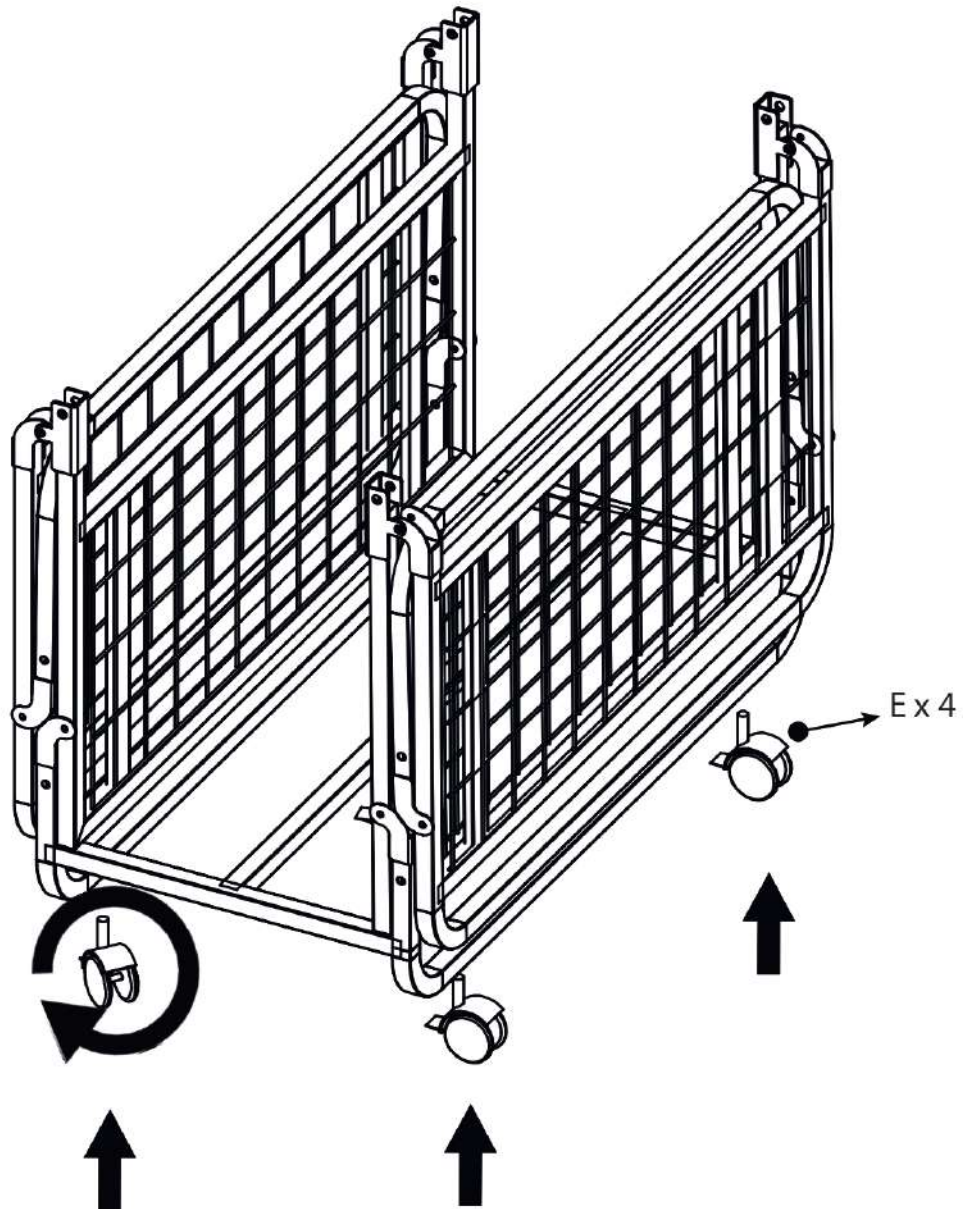

INOVA FOLDING BED "RELAX" SMALL SINGLE 80 x 190 cm

COMPONENTS

M6x35

A x 8

B x 12

C x 2

D x 2

E x 4

Allen
E x 1

STEPS

STEP - 1

STEP - 2

STEP - 3

STEP - 4

STEP - 5

D x 2

B x 4