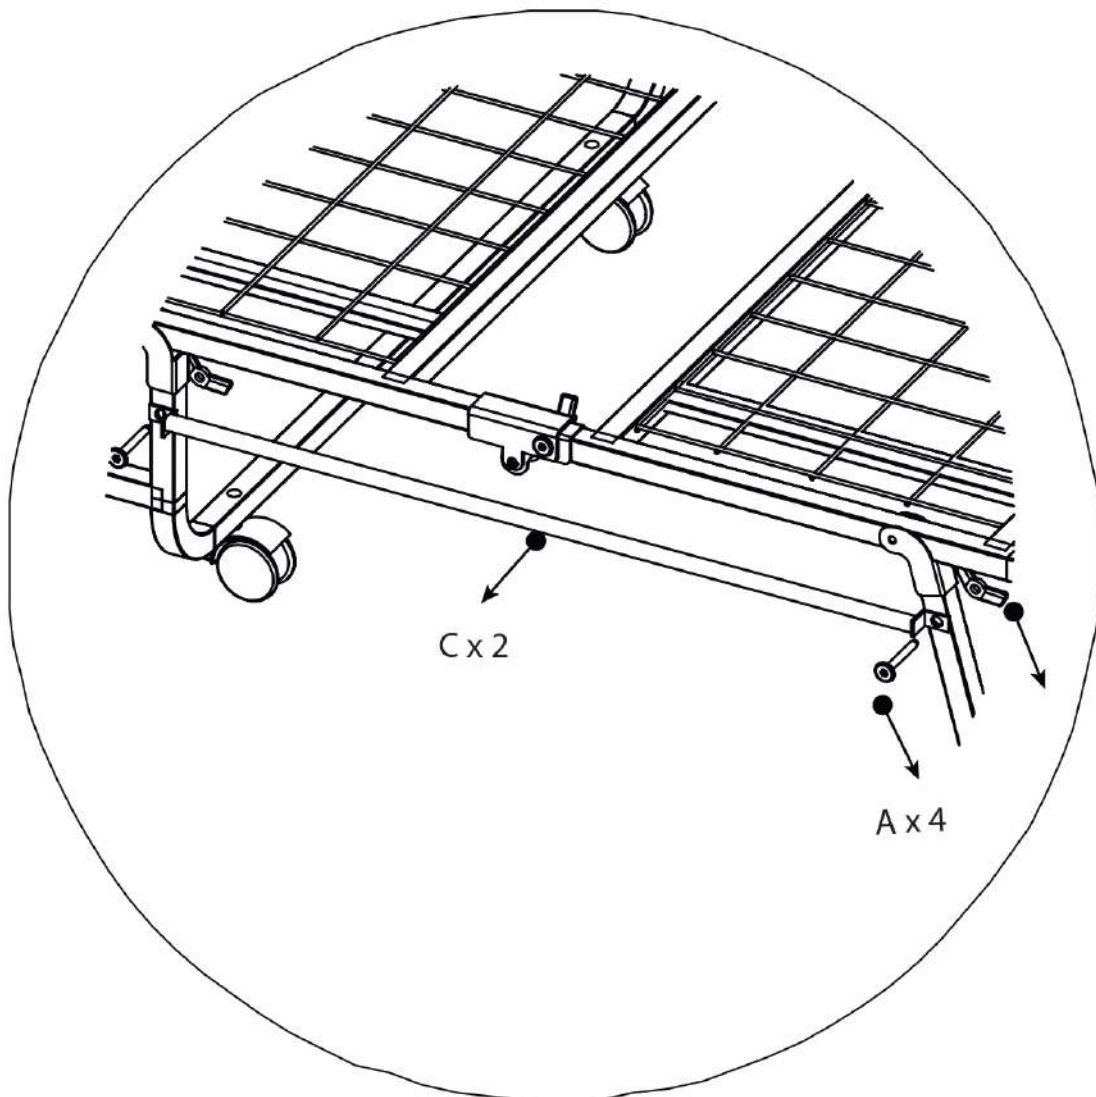

INOVA FOLDING BED "RELAX" SMALL SINGLE 80 x 190 cm

COMPONENTS

M6x35

A x 8

B x 12

C x 2

D x 2

E x 4

Allen
E x 1

STEPS

STEP - 1

STEP - 2

STEP - 3

STEP - 4

STEP - 5

D x 2

B x 4