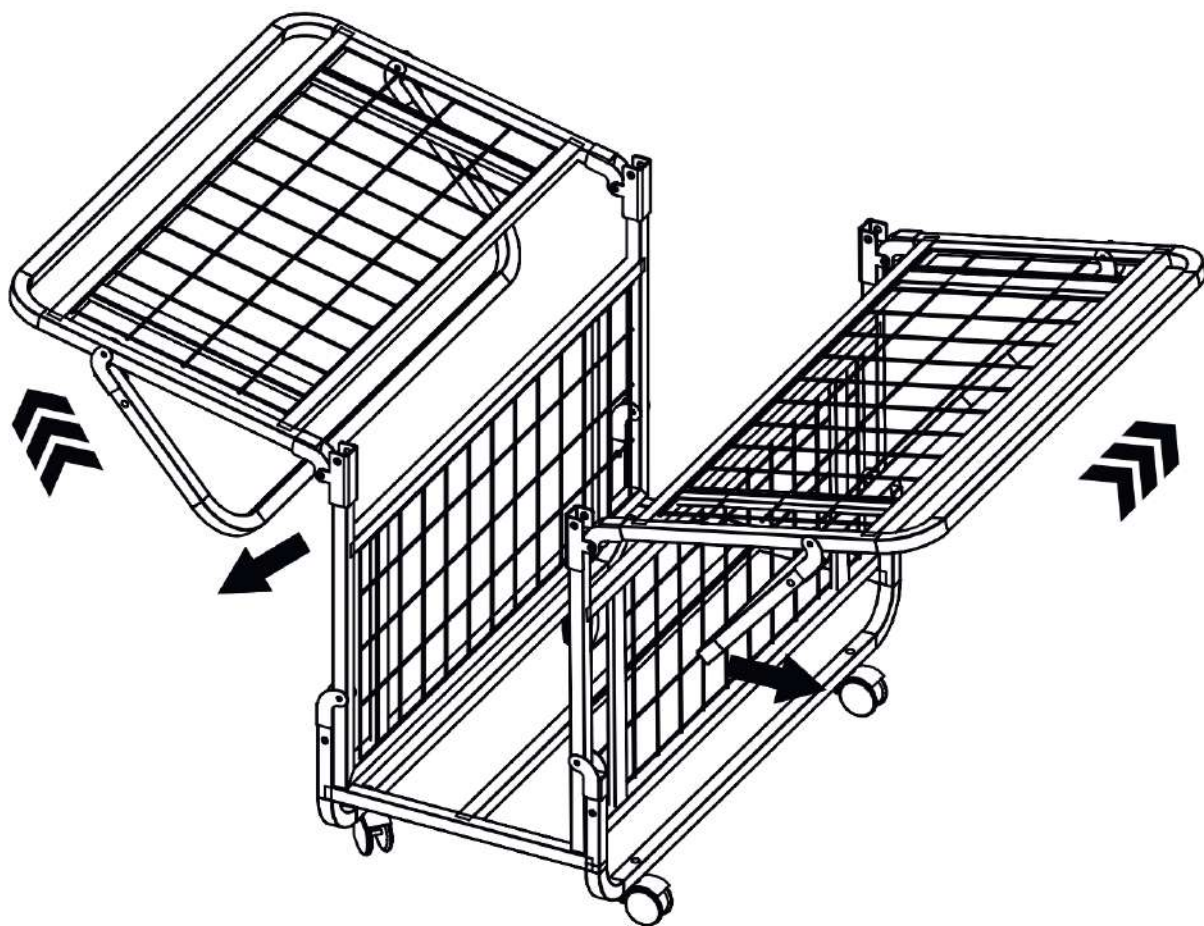

INOVA FOLDING BED "RELAX" SMALL SINGLE 80 x 190 cm

COMPONENTS

M6x35

A x 8

B x 12

C x 2

D x 2

E x 4

Allen
E x 1

STEPS

STEP - 1

STEP - 2

STEP - 3

STEP - 4

STEP - 5

D x 2

B x 4